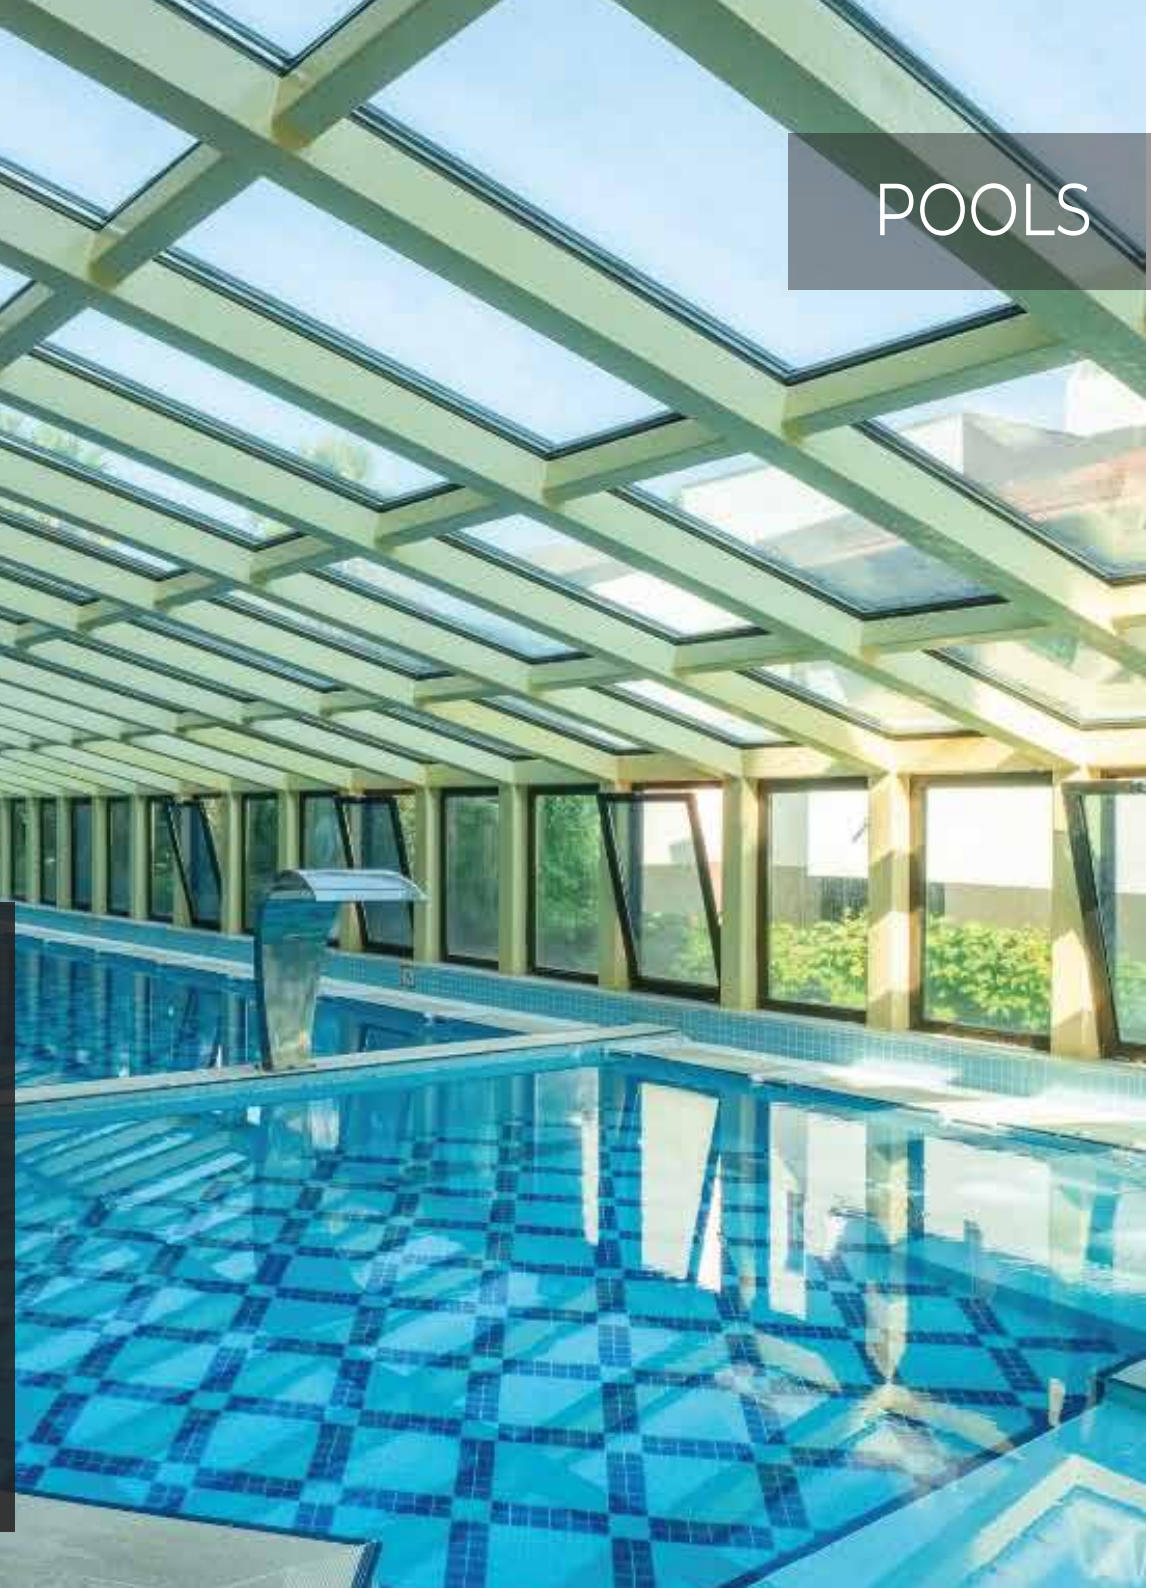

- Atrium Bar
- Palm Snack Bar
- Sunset Bar
- Pool Bar

HOTEL AQUA

BEACH

Awarded with Blue Flag

Shallow to Deep Beach

Sandy & Pebble Beach

Free Sunbeds, Umbrellas & Mattresses

Outdoor Shower & Changing Cabins are provided

Watersports are available on the beach from 3rd party

Outdoor Pool

Outdoor Pool is 125-140 cm deep and separated kids pool is 30 cm deep

Indoor Pool & Spa Pool

Outdoor Pool is 125-140 cm deep and separated kids pool is 30 cm deep

Indoor pools are heated seasonally during May & October.

Lifeguard on duty during the declared hours

HOTEL
AQUA
★★★★★

SPA & WELLNESS

SALOONS	+	THEATRE	CLASS	COCKTAIL	BANQUET	U STYLE	BOARDROOM
	AREA						
Alize Conference Room	250 m ²	150 pax	60 pax	160 pax	100 pax	48 pax	60 pax
Boardroom	28 m ²	20 pax	15 pax	20 pax	10 pax	12 pax	14 pax
Aquasun Multi-Purpose Saloon Total Capacity	345 m ²	250 pax	150 pax	150 pax	180 pax	78 pax	96 pax
Aquasun Multi-Purpose Saloon – Section 1	100 m ²	75 pax	32 pax	45 pax	50 pax	24 pax	28 pax
Aquasun Multi-Purpose Saloon – Section 2	100 m ²	75 pax	32 pax	45 pax	50 pax	24 pax	28 pax
Aquasun Multi-Purpose Saloon – Section 3	145 m ²	100 pax	86 pax	60 pax	80 pax	30 pax	40 pax
Aquarius Restaurant	550 m ²	400 pax	250 pax	420 pax	350 pax	96 pax	112 pax