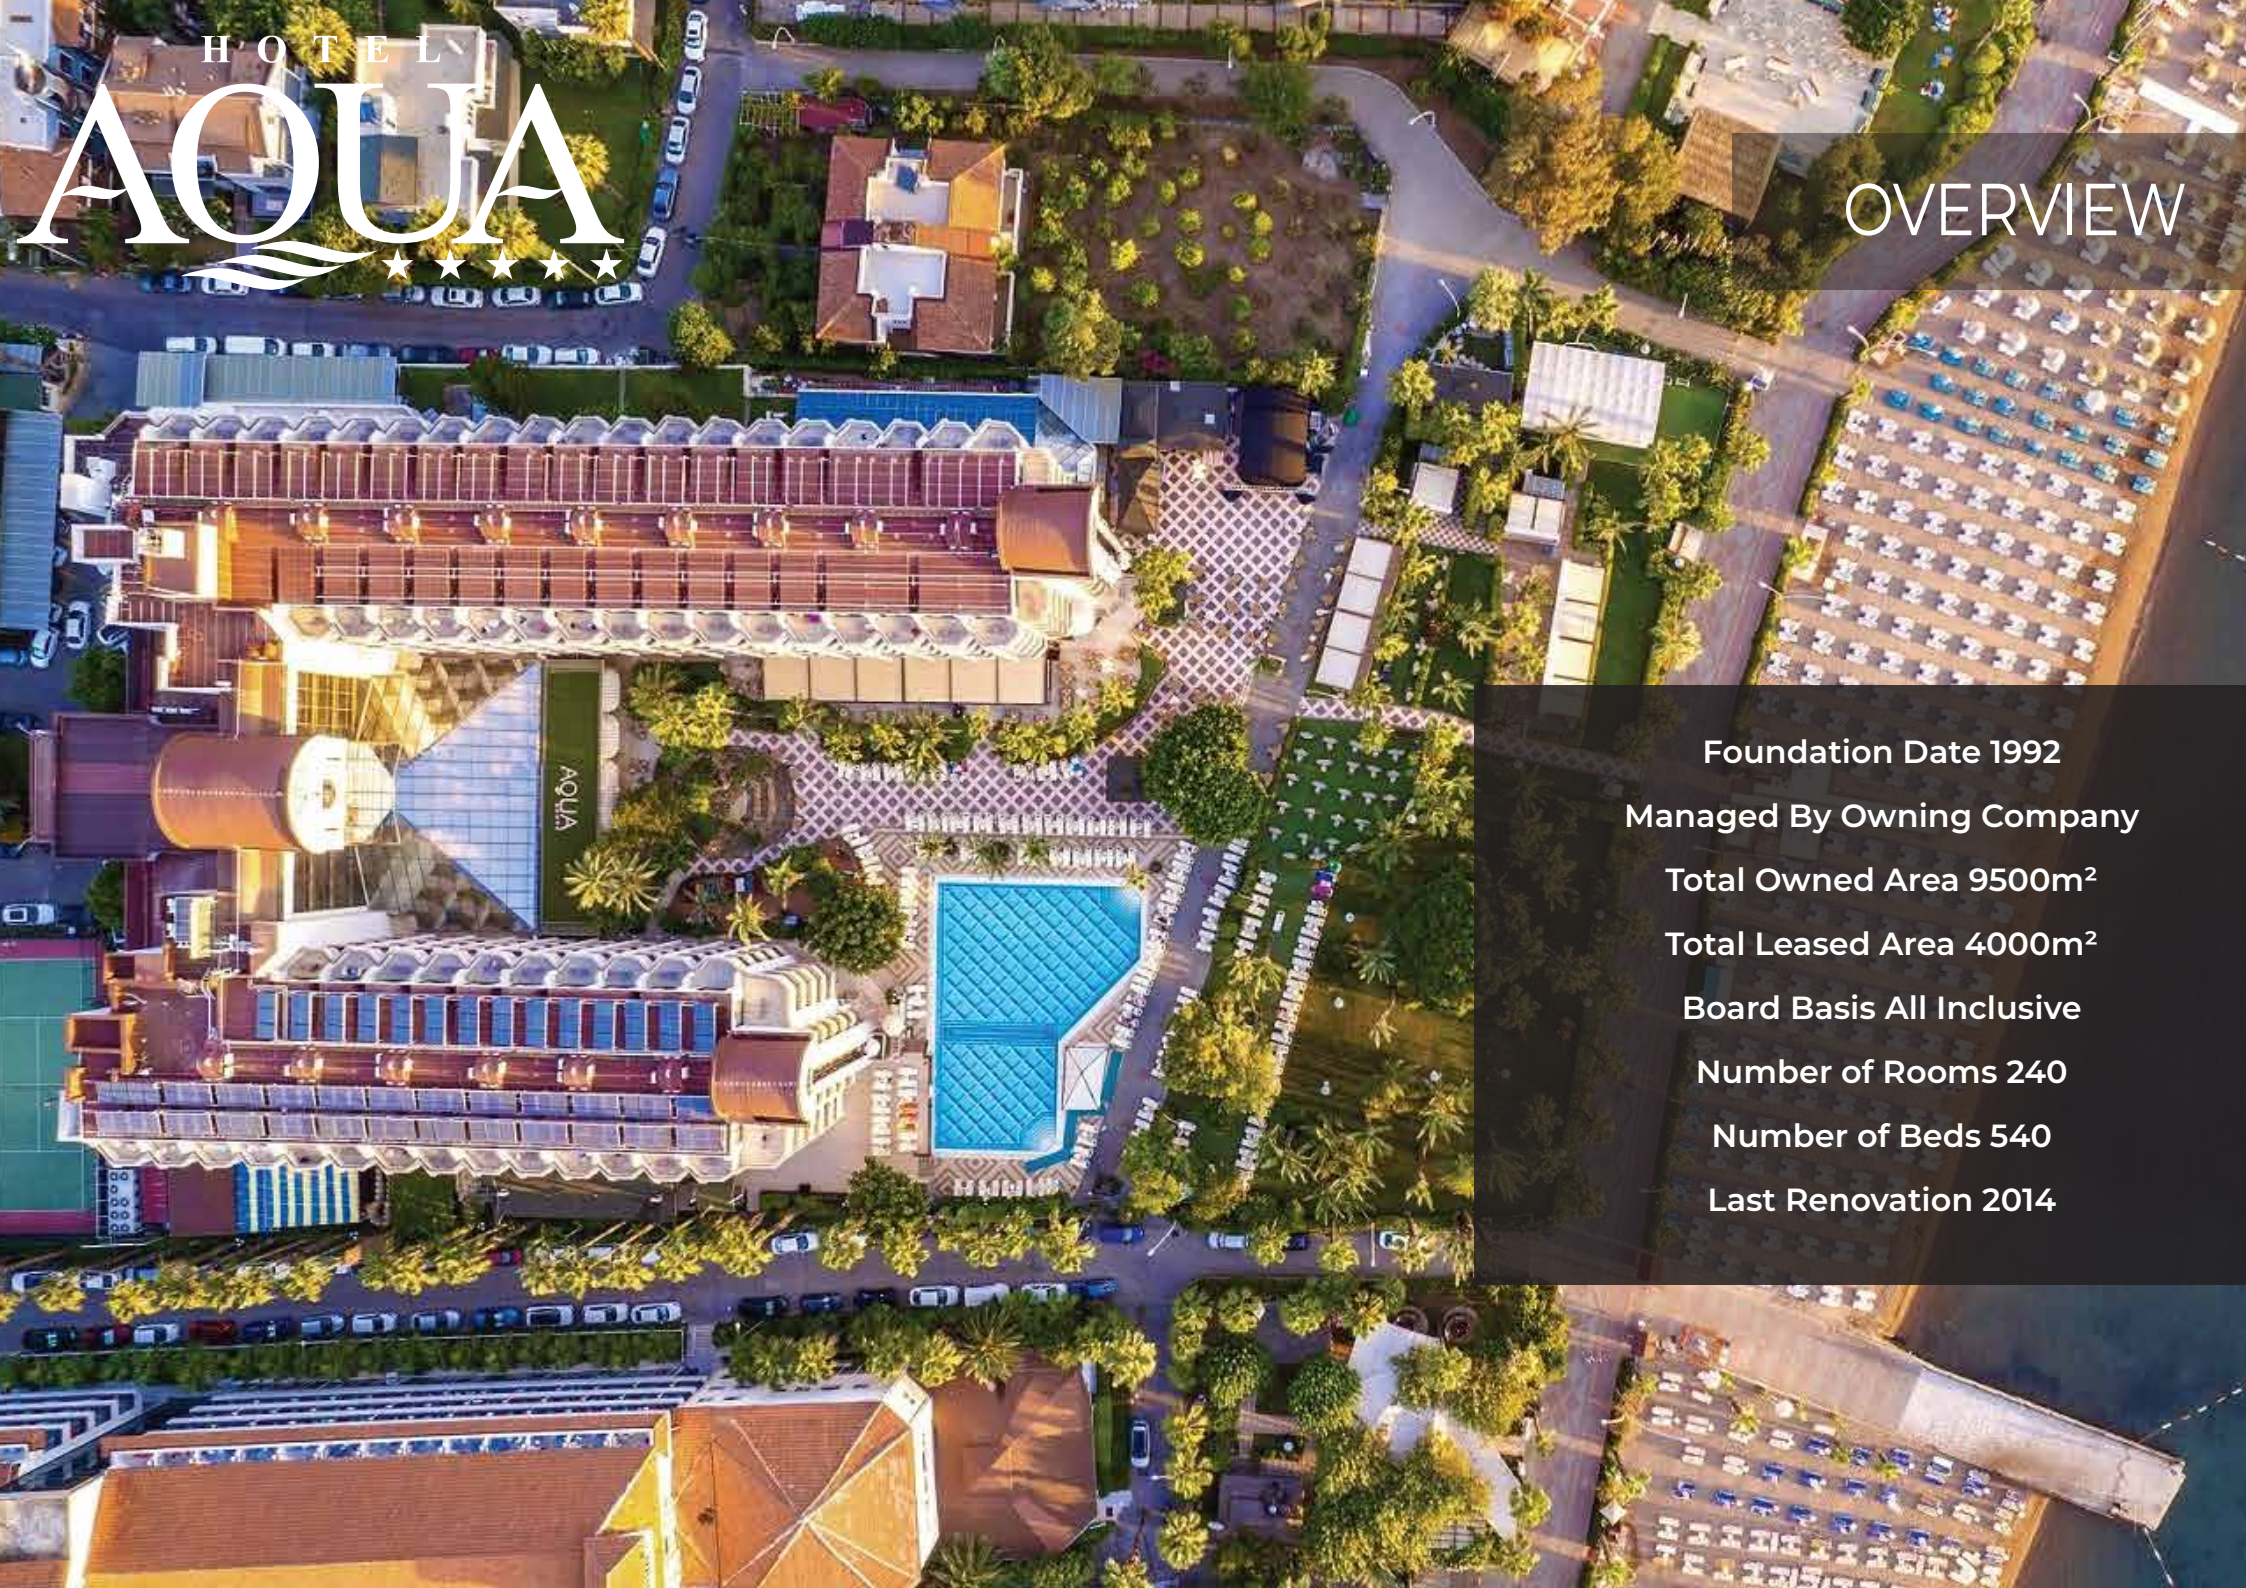

HOTEL
AQUA
☆☆☆☆☆

HOTEL AQUA

★★★★★

OVERVIEW

Foundation Date 1992

Managed By Owning Company

Total Owned Area 9500m²

Total Leased Area 4000m²

Board Basis All Inclusive

Number of Rooms 240

Number of Beds 540

Last Renovation 2014

HOTEL AQUA

DISTANCES

On The Beach

Marmaris City Center 7 Km

Icmeler Town Center 50 m

Dalaman Airport 110 Km

Ephesus Ancient City 225 Km

All Inclusive Beach Hotel

Close to Icmeler Resort Center

Best Beachfront Location

Lovely Gardens & Views

Free Wi-Fi